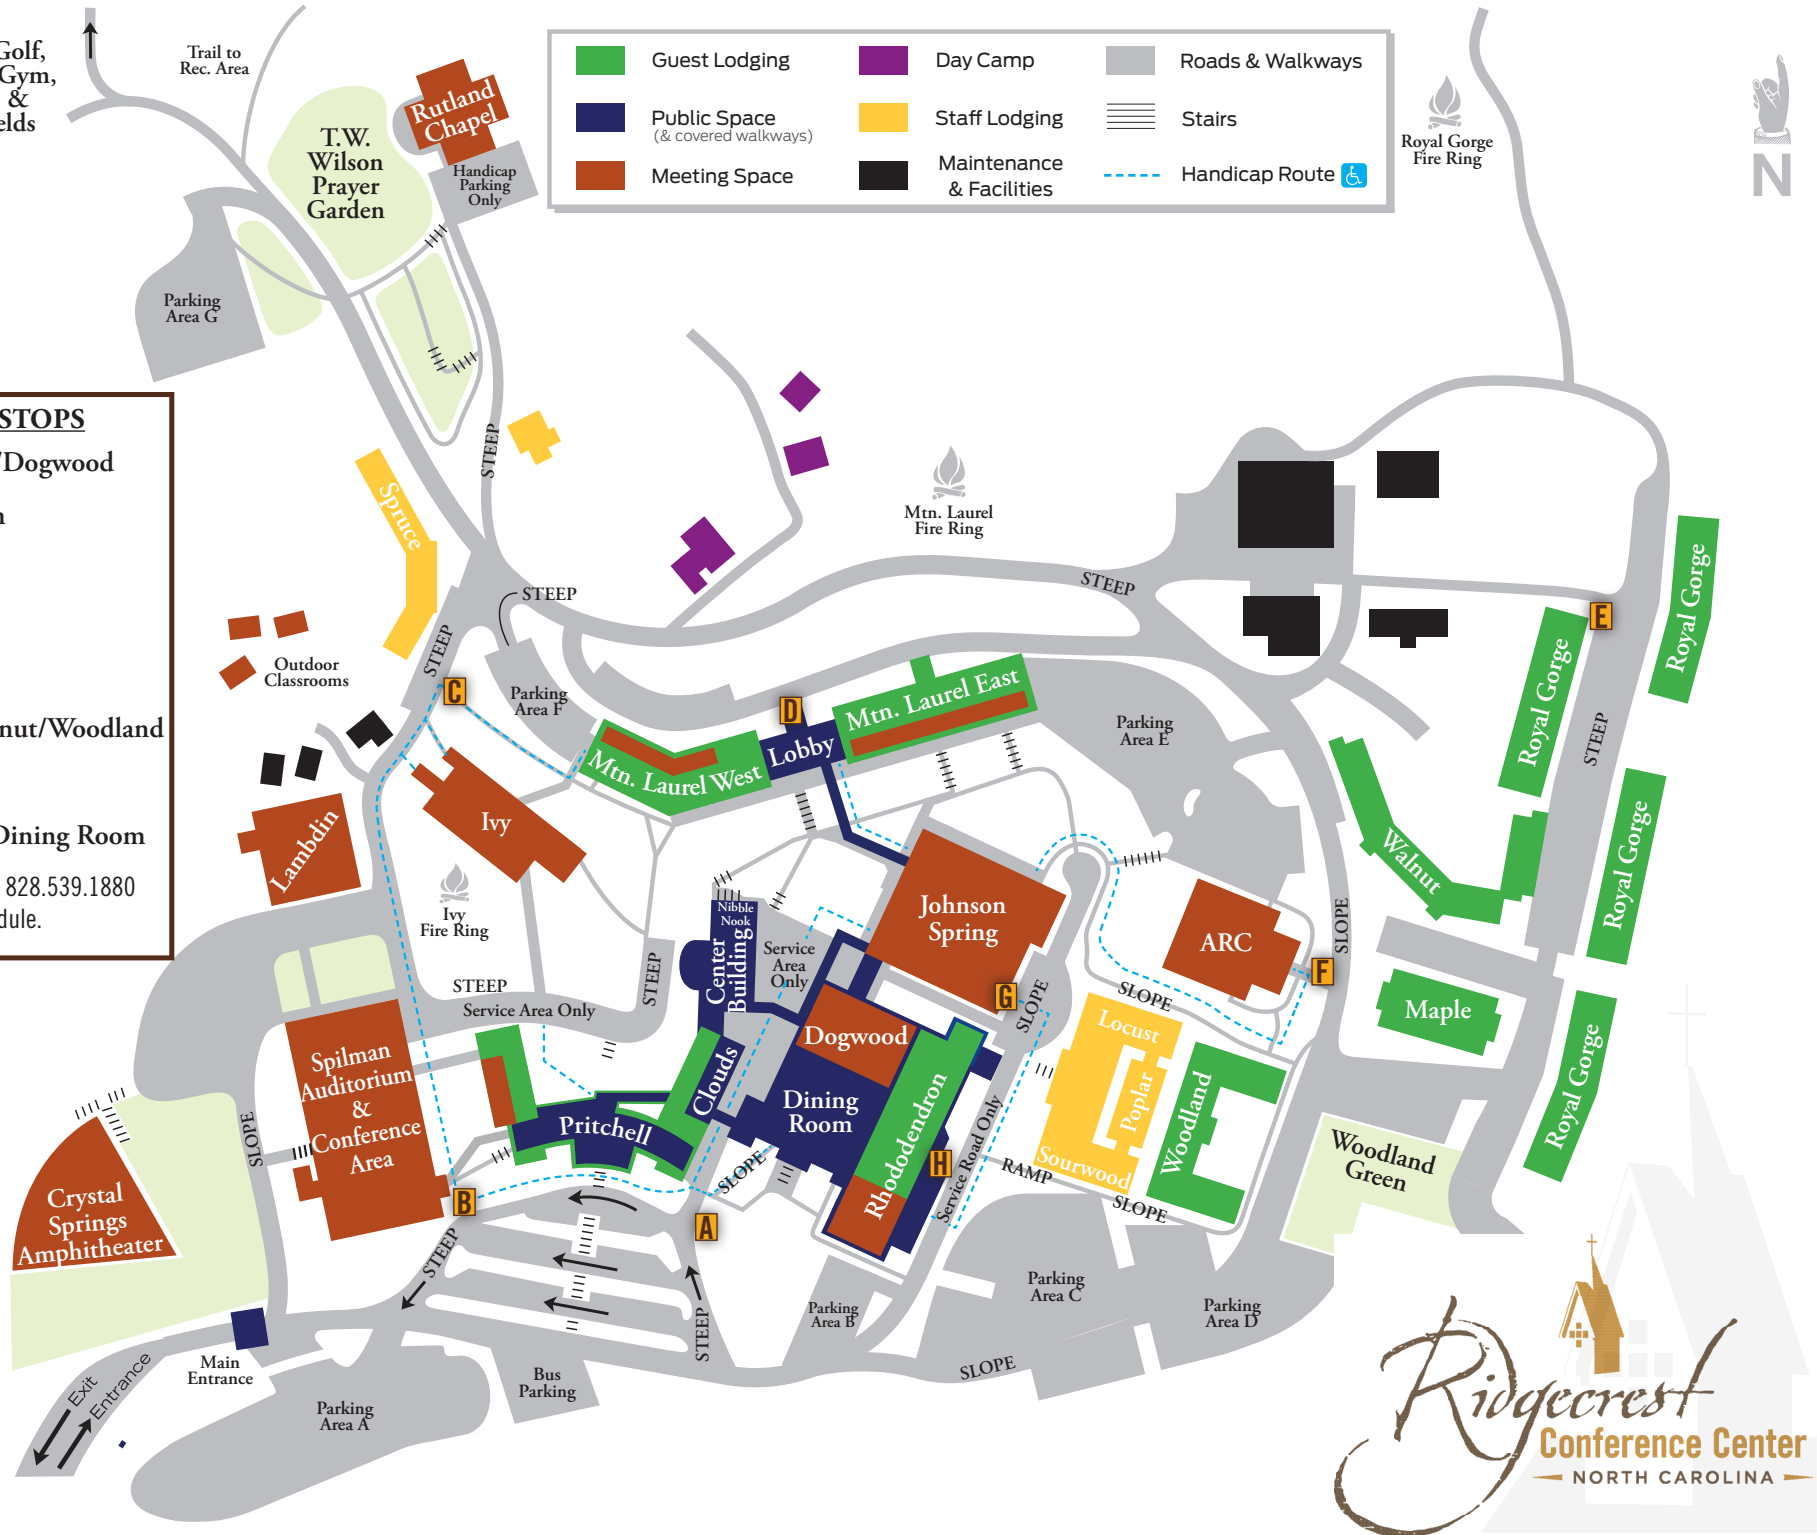

To Miniature Golf,
Tennis Courts, Gym,
Hiking, Lake &
Recreation Fields

Trail to
Rec. Area

T.W.
Wilson
Prayer
Garden

Rutland
Chapel

Handicap
Parking
Only

Parking
Area G

	Guest Lodging		Day Camp		Roads & Walkways
	Public Space (& covered walkways)		Staff Lodging		Stairs
	Meeting Space		Maintenance & Facilities		Handicap Route 

Royal Gorge
Fire Ring

SHUTTLE STOPS

- A** Pritchell/Clouds/Dogwood
- B** Pritchell/Spilman
- C** Ivy/Lambdin
- D** Mountain Laurel
- E** Royal Gorge
- F** ARC/Maple/Walnut/Woodland
- G** Johnson Spring
- H** Rhododendron/Dining Room

NOTE: Text "shuttle" to 828.539.1880
to receive shuttle schedule.

Ridgecrest
Conference Center
— NORTH CAROLINA —

JOHNSON SPRING

SPILMAN

DOGWOOD

2ND FLOOR

RHODODENDRON

LAMB DIN

IVY

THE ARC

MOUNTAIN LAUREL CLASSROOMS WITH JIM HENRY AUDITORIUM