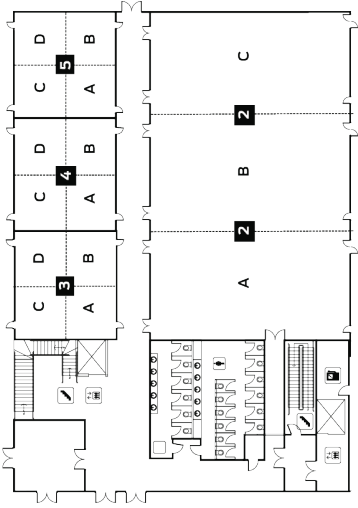

NOTE: Text "shuttle" to 828.539.1880
to receive shuttle schedule.

Ridgecrest
Conference Center
— NORTH CAROLINA —

JOHNSON SPRING

SPILMAN

DOGWOOD

2ND FLOOR

RHODODENDRON

LAMB DIN