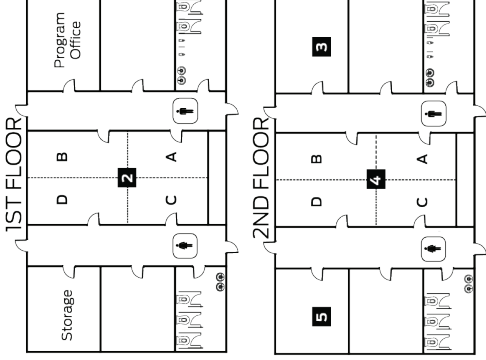

NOTE: Text "shuttle" to 828.539.1880
to receive shuttle schedule.

Ridgecrest
Conference Center
— NORTH CAROLINA —

JOHNSON SPRING

SPILMAN

DOGWOOD

2ND FLOOR

RHODODENDRON

LAMB DIN