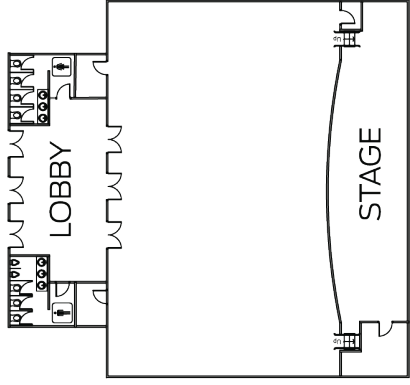

NOTE: Text "shuttle" to 828.539.1880
to receive shuttle schedule.

Ridgecrest
Conference Center
— NORTH CAROLINA —

JOHNSON SPRING

SPILMAN

DOGWOOD

2ND FLOOR

RHODODENDRON

LAMB DIN

IVY

THE ARC

MOUNTAIN LAUREL CLASSROOMS WITH JIM HENRY AUDITORIUM