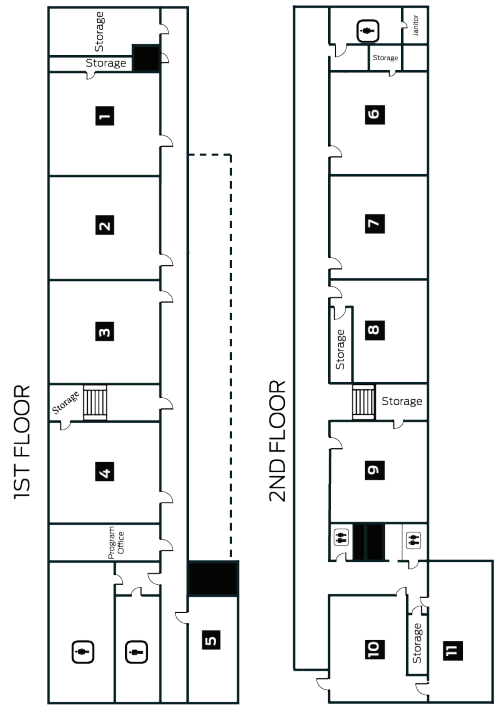

Royal Gorge
Fire Ring

SHUTTLE STOPS

- A** Pritchell/Clouds/Dogwood
- B** Pritchell/Spilman
- C** Ivy/Lambdin
- D** Mountain Laurel
- E** Royal Gorge
- F** ARC/Maple/Walnut/Woodland
- G** Johnson Spring
- H** Rhododendron/Dining Room

NOTE: Text "shuttle" to 828.539.1880
to receive shuttle schedule.

Ridgecrest
Conference Center
— NORTH CAROLINA —

JOHNSON SPRING

SPILMAN

DOGWOOD

2ND FLOOR

RHODODENDRON

LAMB DIN

IVY

THE ARC

MOUNTAIN LAUREL CLASSROOMS WITH JIM HENRY AUDITORIUM