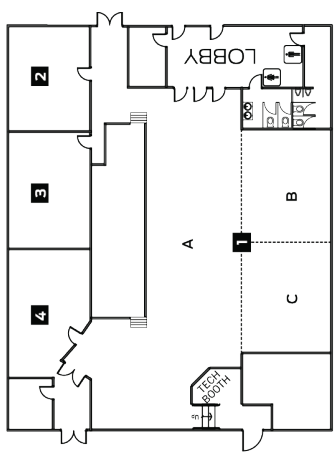

NOTE: Text "shuttle" to 828.539.1880
to receive shuttle schedule.

Ridgecrest
Conference Center
— NORTH CAROLINA —

JOHNSON SPRING

SPILMAN

DOGWOOD

2ND FLOOR

RHODODENDRON

LAMB DIN