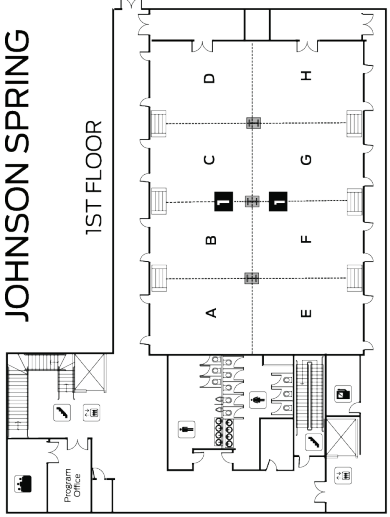

Royal Gorge
Fire Ring

SHUTTLE STOPS

- A** Pritchell/Clouds/Dogwood
- B** Pritchell/Spilman
- C** Ivy/Lambdin
- D** Mountain Laurel
- E** Royal Gorge
- F** ARC/Maple/Walnut/Woodland
- G** Johnson Spring
- H** Rhododendron/Dining Room

NOTE: Text "shuttle" to 828.539.1880
to receive shuttle schedule.

Ridgecrest
Conference Center
— NORTH CAROLINA —

JOHNSON SPRING

SPILMAN

DOGWOOD

2ND FLOOR

RHODODENDRON

LAMB DIN