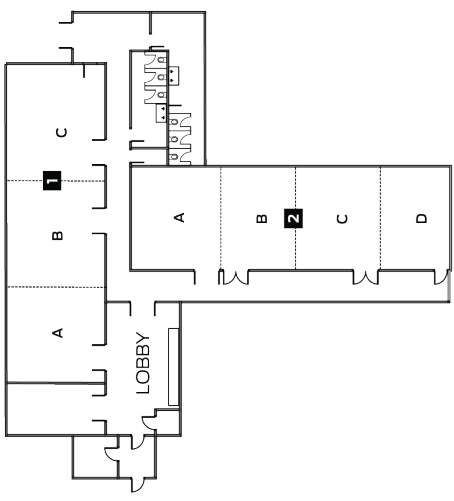

NOTE: Text "shuttle" to 828.539.1880
to receive shuttle schedule.

Ridgecrest
Conference Center
— NORTH CAROLINA —

JOHNSON SPRING

SPILMAN

DOGWOOD

2ND FLOOR

RHODODENDRON

LAMB DIN