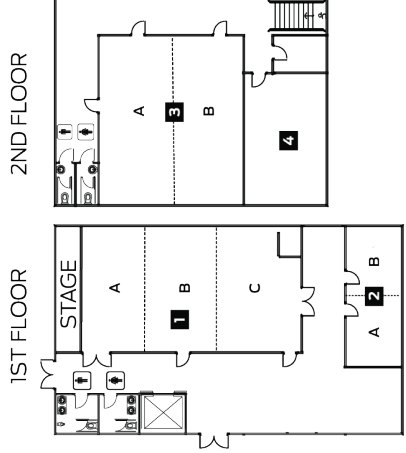

NOTE: Text "shuttle" to 828.539.1880
to receive shuttle schedule.

Ridgecrest
Conference Center
— NORTH CAROLINA —

JOHNSON SPRING

SPILMAN

DOGWOOD

2ND FLOOR

RHODODENDRON

LAMB DIN