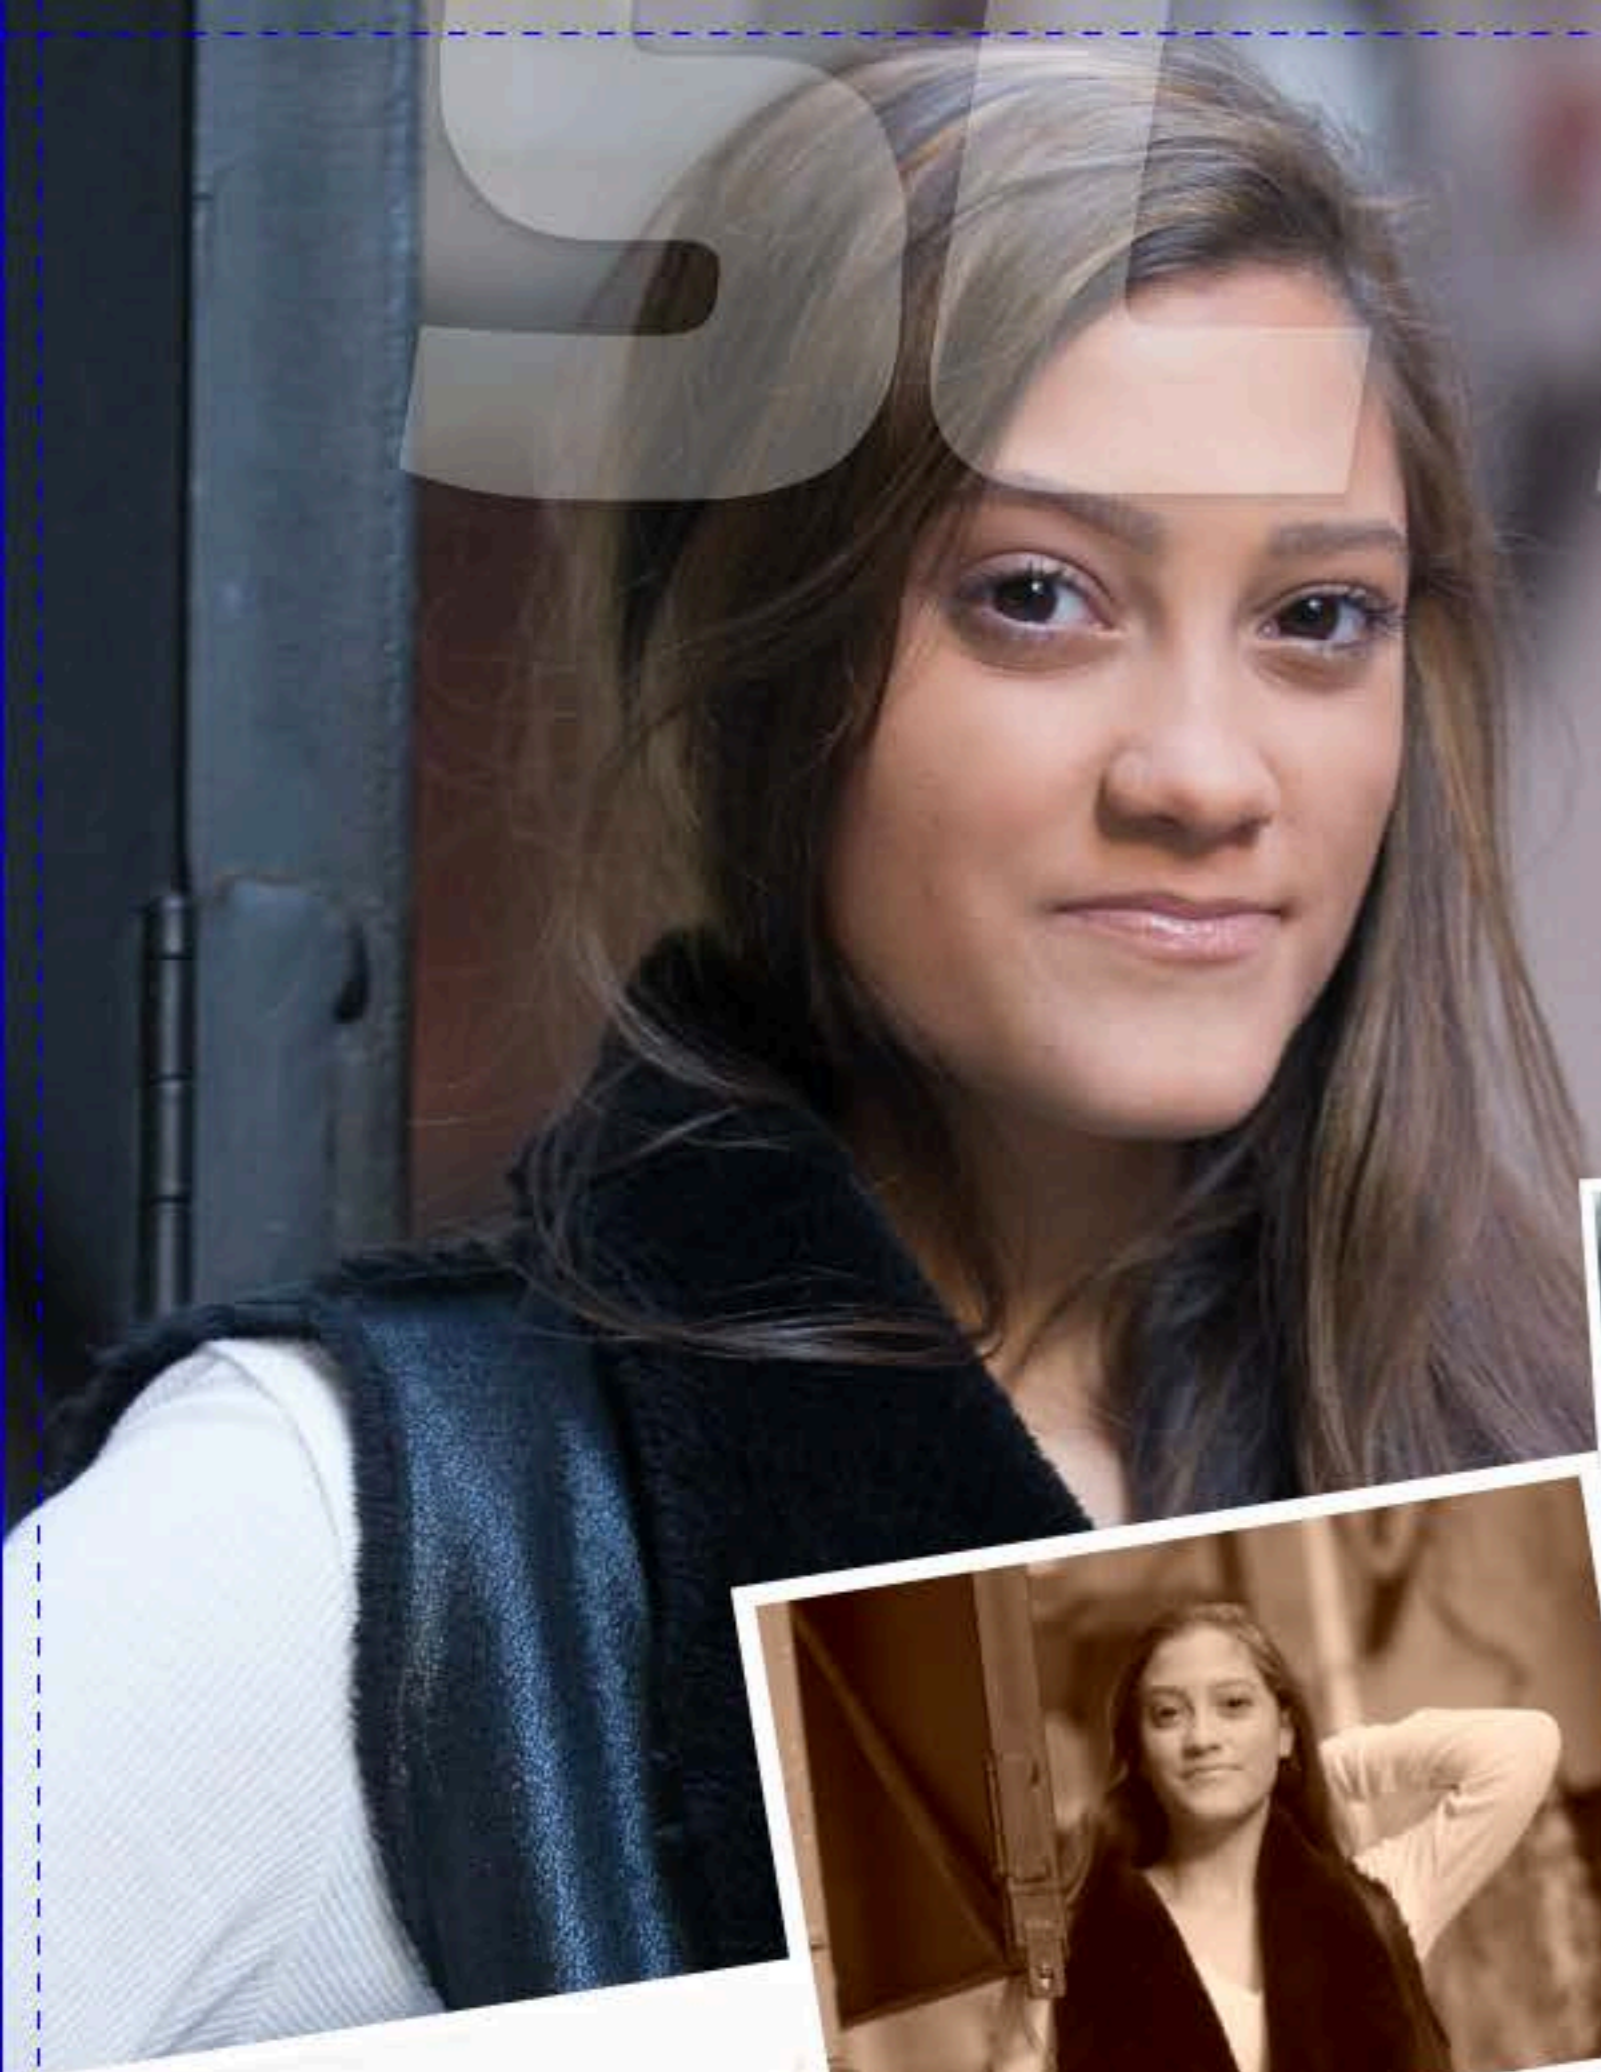

Back  
Cover

Solin Vance Senior Life Remix

Front  
Cover

SolinVance.com  
Studio 248.538.7178  
Text 248.872.7178  
@seniorlife1 on Insta

PROOF

# Scanned Photos

page 1

SL Prooft

3000

**SL**

**Proof**

SL

Proof

# ESPOORT

SLEEP **roof**